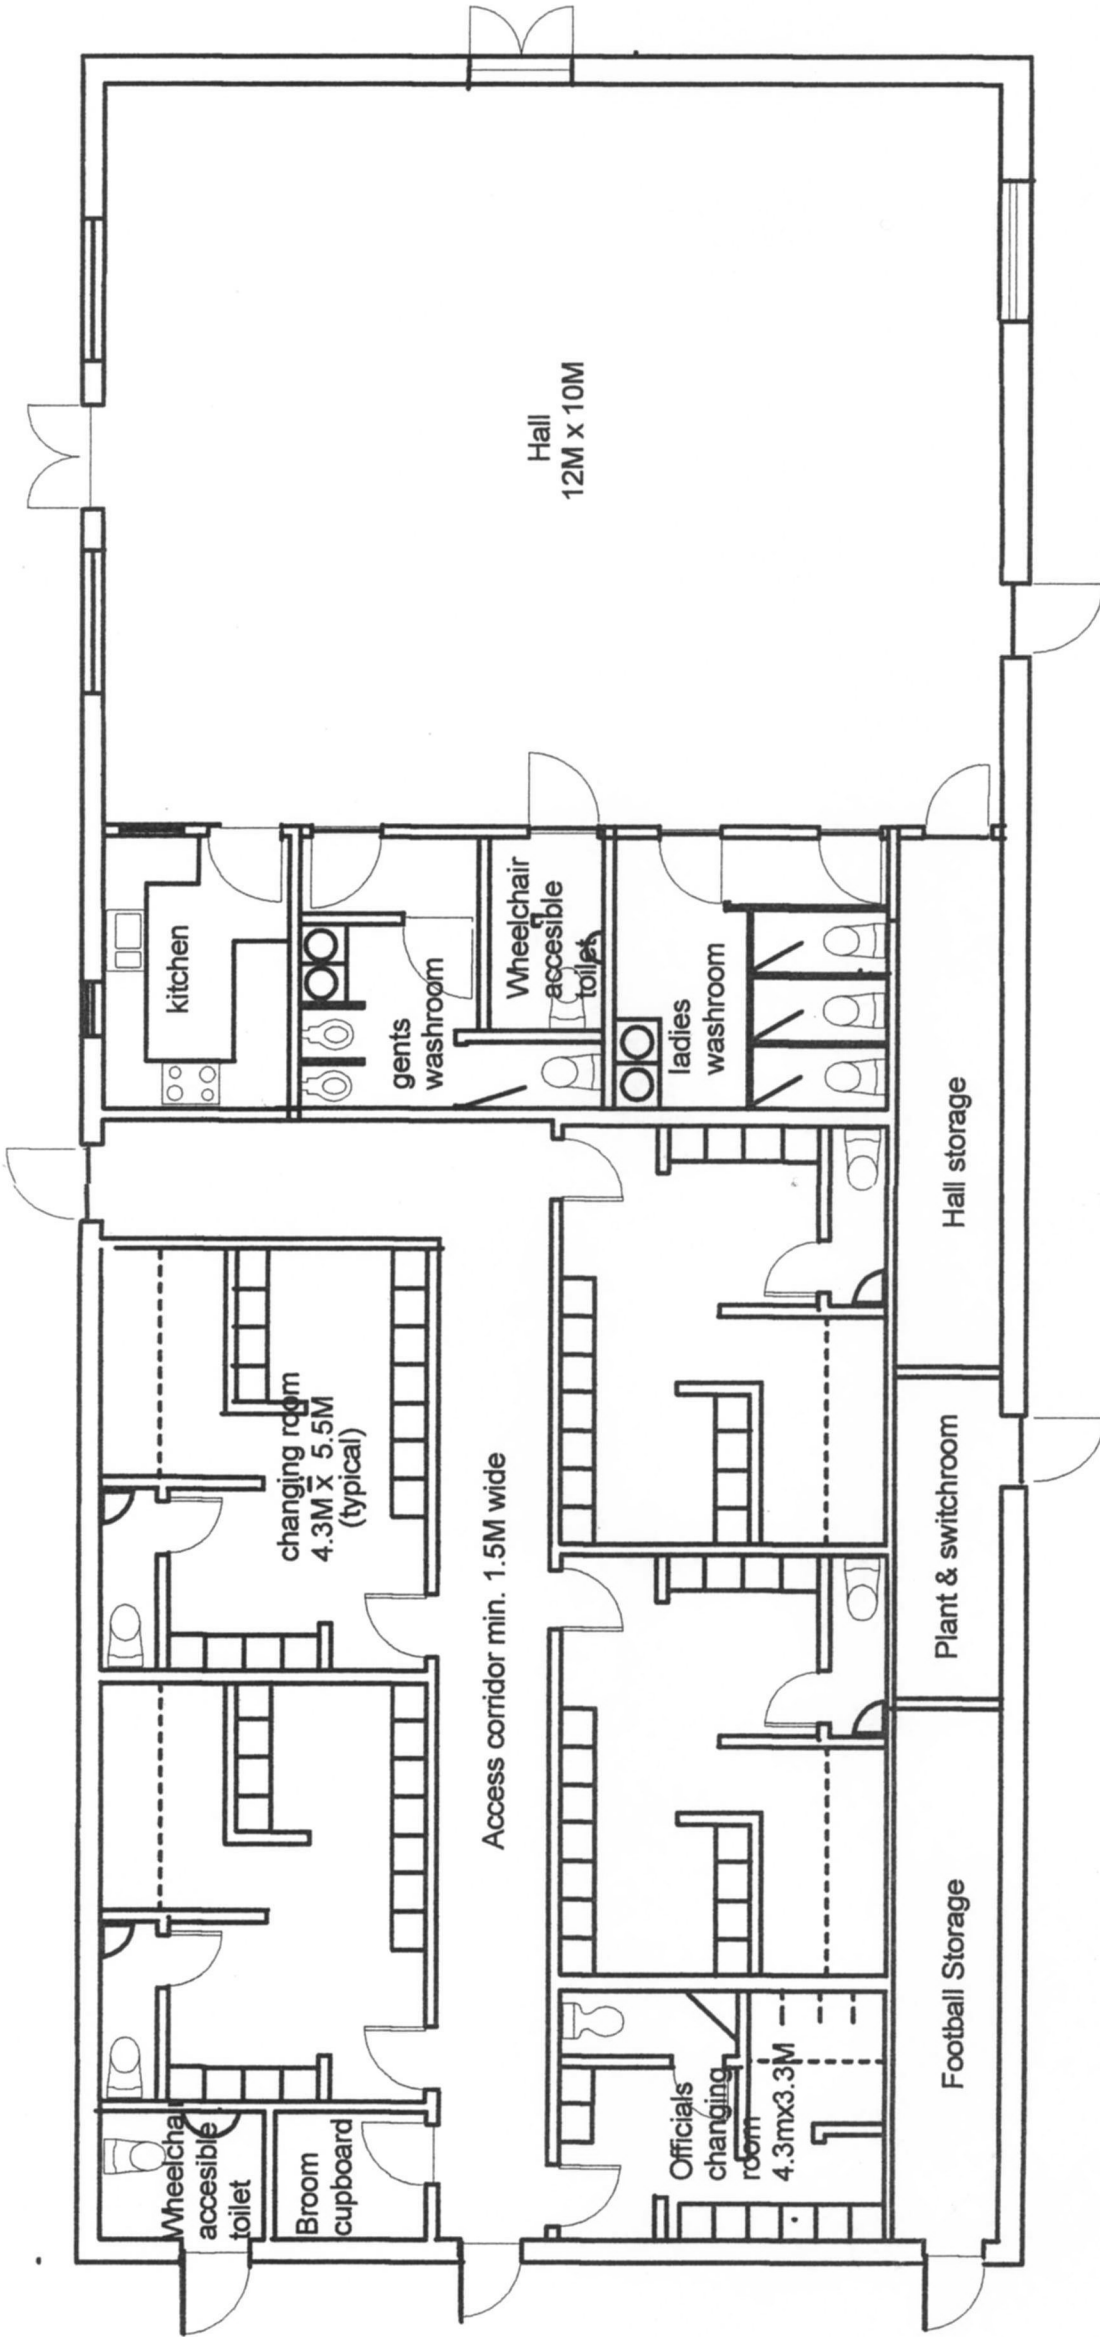

TM11/2766

PLANNING
TRANSPORT & LEISURE
Tonbridge & Malling B C

- 5 OCT 2011

TITLE

REBUILDING OF CHANGING FACILITIES
FOR 4 FOOTBALL TEAMS

LOCATION

POTTERS MEDE RECREATION GROUND
TN15 7RD BOROUGH GREEN

DETAIL

FLOOR PLAN

DATE

Sept. 2011

SCALE

1:100

DRG. NO.

C-6743

DRAWN