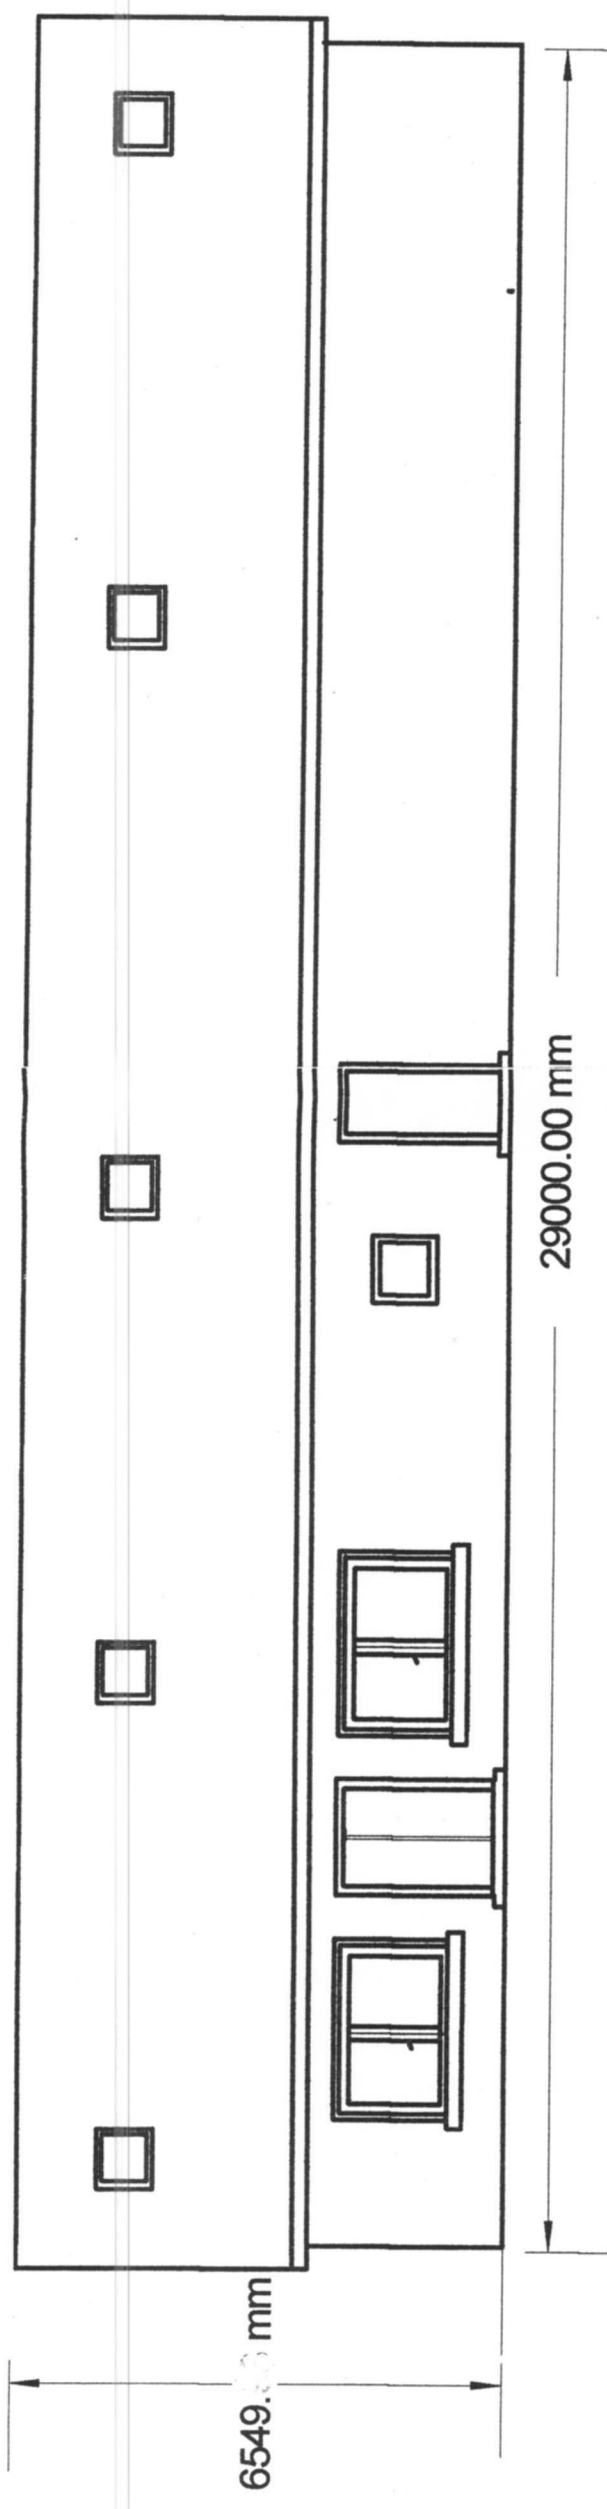

TM 11/12766

PLANNING
TRANSPORT & LEISURE
Tonbridge & Malling B C
- 5 OCT 2011

ELEVATION LOOKING SOUTH EAST

ELEVATION LOOKING NORTH EAST

ELEVATION LOOKING SOUTH WEST

TITLE REBUILDING OF CHANGING FACILITIES FOR 4 FOOTBALL TEAMS			
LOCATION POTTERS MEDE RECREATION GROUND TN15 7RD BOROUGH GREEN			
DETAIL Elevations			
DATE Sept 2011	SCALE 1:100	DRG. NO. C-6743	
DRAWN A.Woolven	REVISION B		SHEET NO. 3