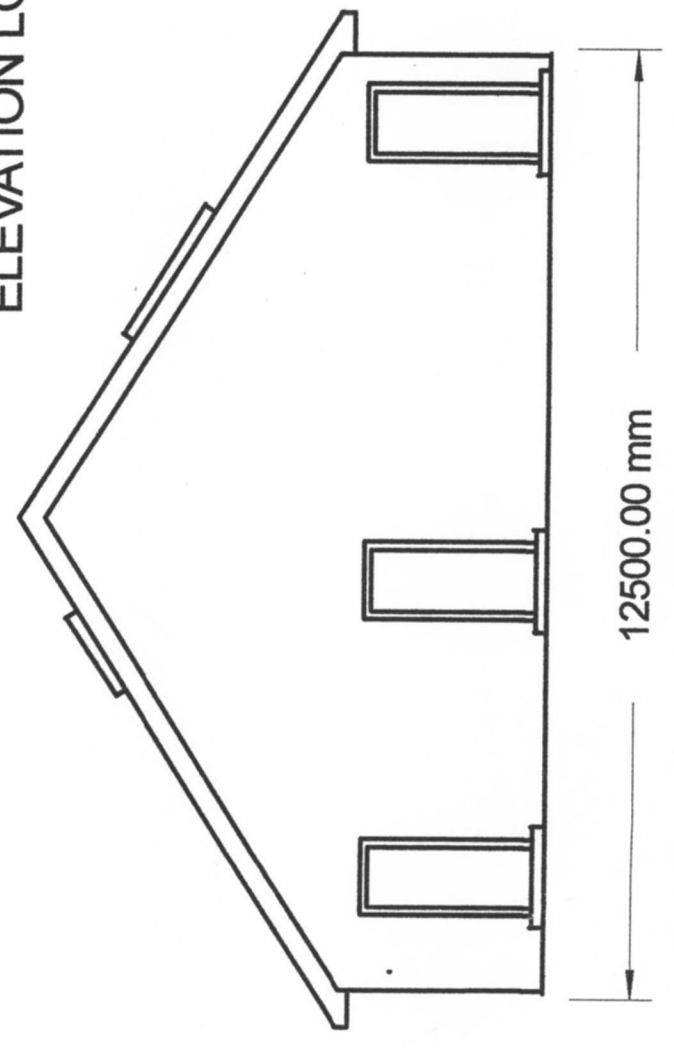

TM 11/12766

PLANNING
TRANSPORT & LEISURE
Tonbridge & Malling B C
- 5 OCT 2011

ELEVATION LOOKING SOUTH EAST

ELEVATION LOOKING NORTH EAST

ELEVATION LOOKING SOUTH WEST

TITLE REBUILDING OF CHANGING FACILITIES FOR 4 FOOTBALL TEAMS			
LOCATION POTTERS MEDE RECREATION GROUND TN15 7RD BOROUGH GREEN			
DETAIL Elevations			
DATE Sept 2011	SCALE 1:100	DRG. NO. C-6743	
DRAWN A.Woolven	REVISION B		SHEET NO. 3